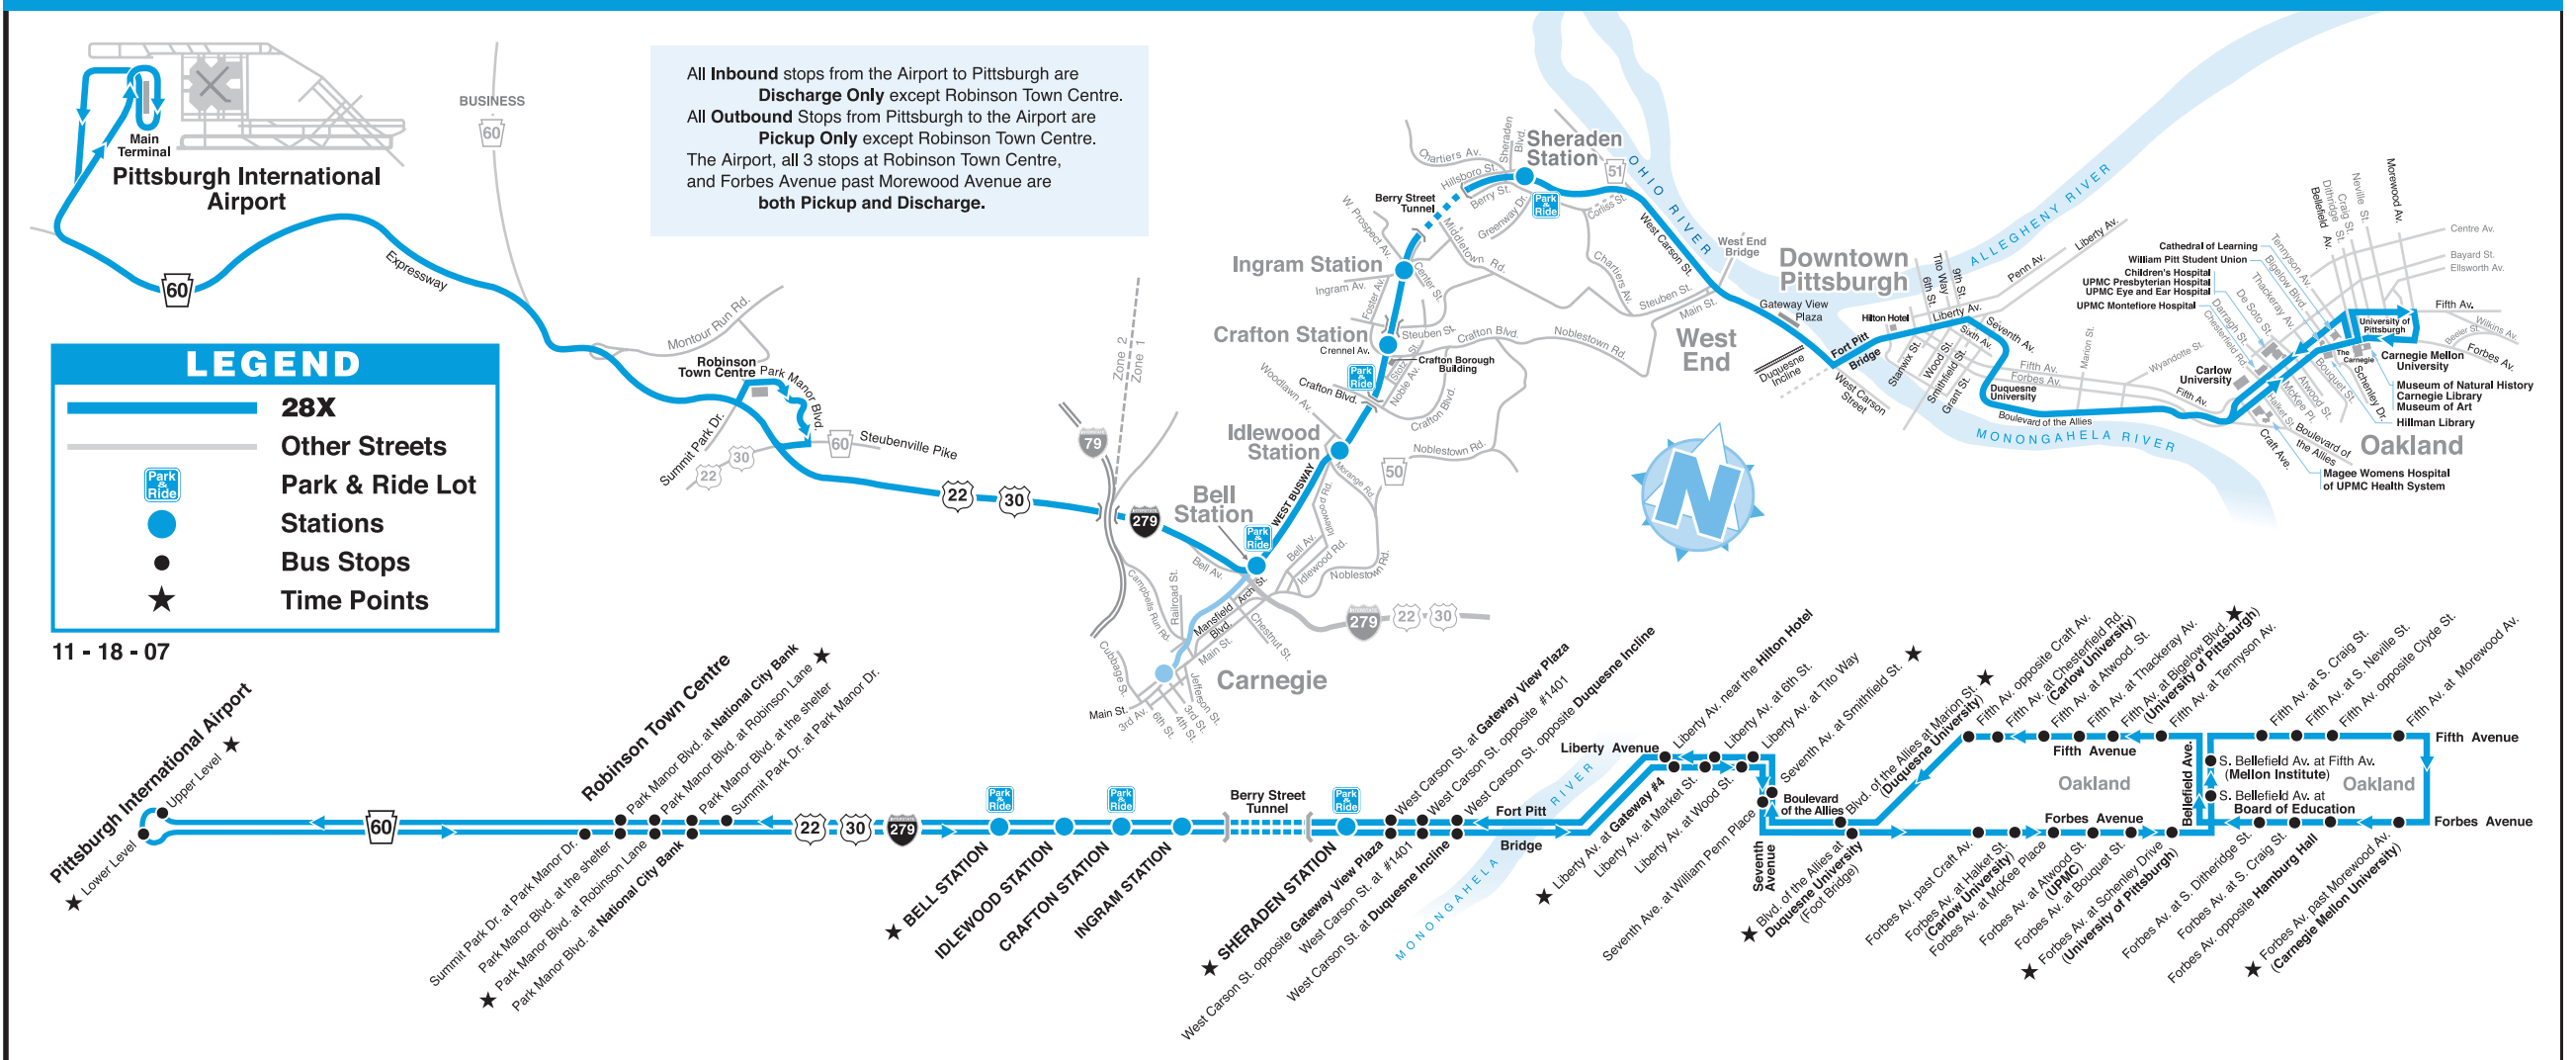

28X Airport Flyer

BUS STOPS

28X Oakland Bus Stops to the Airport

Forbes Avenue	at Morewood Avenue opp. Hamburg Hall at S. Craig Street at South Dithridge Street
Fifth Avenue	at Tennyson Avenue at Bigelow Blvd. at Thackeray Avenue at Atwood Street at Chesterfield Road opp. Craft Avenue

28X Downtown Bus Stops to the Airport

Seventh Avenue	at Smithfield Street
Liberty Avenue	at Tito Way
Liberty Avenue	at 6th Street
Liberty Avenue	near the Hilton Hotel

ANNOUNCEMENTS

This timetable reflects the new fare increase only. No time changes have been made.

SERVICE NOTES

28X Service operates seven days a week including all holidays.

Weekend service is operated on New Year's Day, Memorial Day, Independence Day, Labor Day, Thanksgiving and Christmas Day.

CUSTOMER SERVICE

412.442.2000

MONDAY THROUGH FRIDAY 6:00 AM - 7:00 PM
WEEKENDS AND HOLIDAYS 8:00 AM - 4:30 PM

SCHEDULE INFORMATION | SUGGESTIONS | COMPLIMENTS
LOST & FOUND | COMPLAINTS

TTY (HEARING AND SPEECH-IMPAIRED) 412.231.7007
ACCESS PARATRANSIT INFORMATION 412.562.5353
MONDAY THROUGH FRIDAY 8:00 AM - 5:00 PM

PARTS OF THIS SCHEDULE ARE AVAILABLE IN LARGE PRINT OR BRAILLE

Section 601 of Title VI of the Civil Rights Act of 1964 states the following: "No person in the United States shall, on the grounds of race, color, or national origin, be excluded from participation in, be denied the benefits of, or be subjected to discrimination under any program or activity receiving Federal financial assistance."

VISIT PORT AUTHORITY'S WEBSITE AT PortAuthority.org

Port Authority Fares

TO		Cash Fares											
FROM		D'towner		Zone 1		Zone 1A		Zone 2		Zone 2B		Zone 3	
		Full	Half	Full	Half	Full	Half	Full	Half	Full	Half	Full	Half
D'towner		1.50	.75	2.00	1.00	2.00	1.00	2.60	1.30	3.25	1.60	3.25	1.60
Zone 1		2.00	1.00	2.00	1.00	2.00	1.00	2.60	1.30	3.25	1.60	3.25	1.60
Zone 1A		2.00	1.00	2.00	1.00	2.00	1.00	2.00	1.00	2.00	1.00	2.60	1.30
Zone 2		2.60	1.30	2.60	1.30	2.00	1.00	2.00	1.00	2.00	1.00	2.60	1.30
Zone 2B		3.25	1.60	3.25	1.60	2.00	1.00	2.00	1.00	2.00	1.00	2.00	1.00
Zone 3		3.25	1.60	3.25	1.60	2.60	1.30	2.60	1.30	2.00	1.00	2.00	1.00

Free Fare Zone
Port Authority bus rides are free within the Golden Triangle every day until 7:00 p.m. (The limits of this zone are bounded by Ross St., 11th St. and the Allegheny and Monongahela rivers.)
Light Rail rides on Port Authority's "T" are free within the Golden Triangle at all times. This includes rides between Gateway Center, Wood Street, Steel Plaza and First Avenue stations.

Special Fares
Children (6-11) pay 1/2 the adult cash fare.
Children 5 and under (Up to four) ride free when accompanied by a fare-paying passenger.

Persons with Disabilities Pay Half-fare with a Medicare ID or state-issued 1/2 fare card except on weekdays between 7-8 a.m. and 4:30-5:30 p.m.

Senior Citizens Ride Free with a Medicare ID or state-issued senior citizen transit pass throughout the day everyday without restrictions.

Rail ("T" System) Peak Direction Surcharge on Cash Fares
Downtowner zone cash surcharge $.25
Zones 1 and 2 cash surcharge $.50